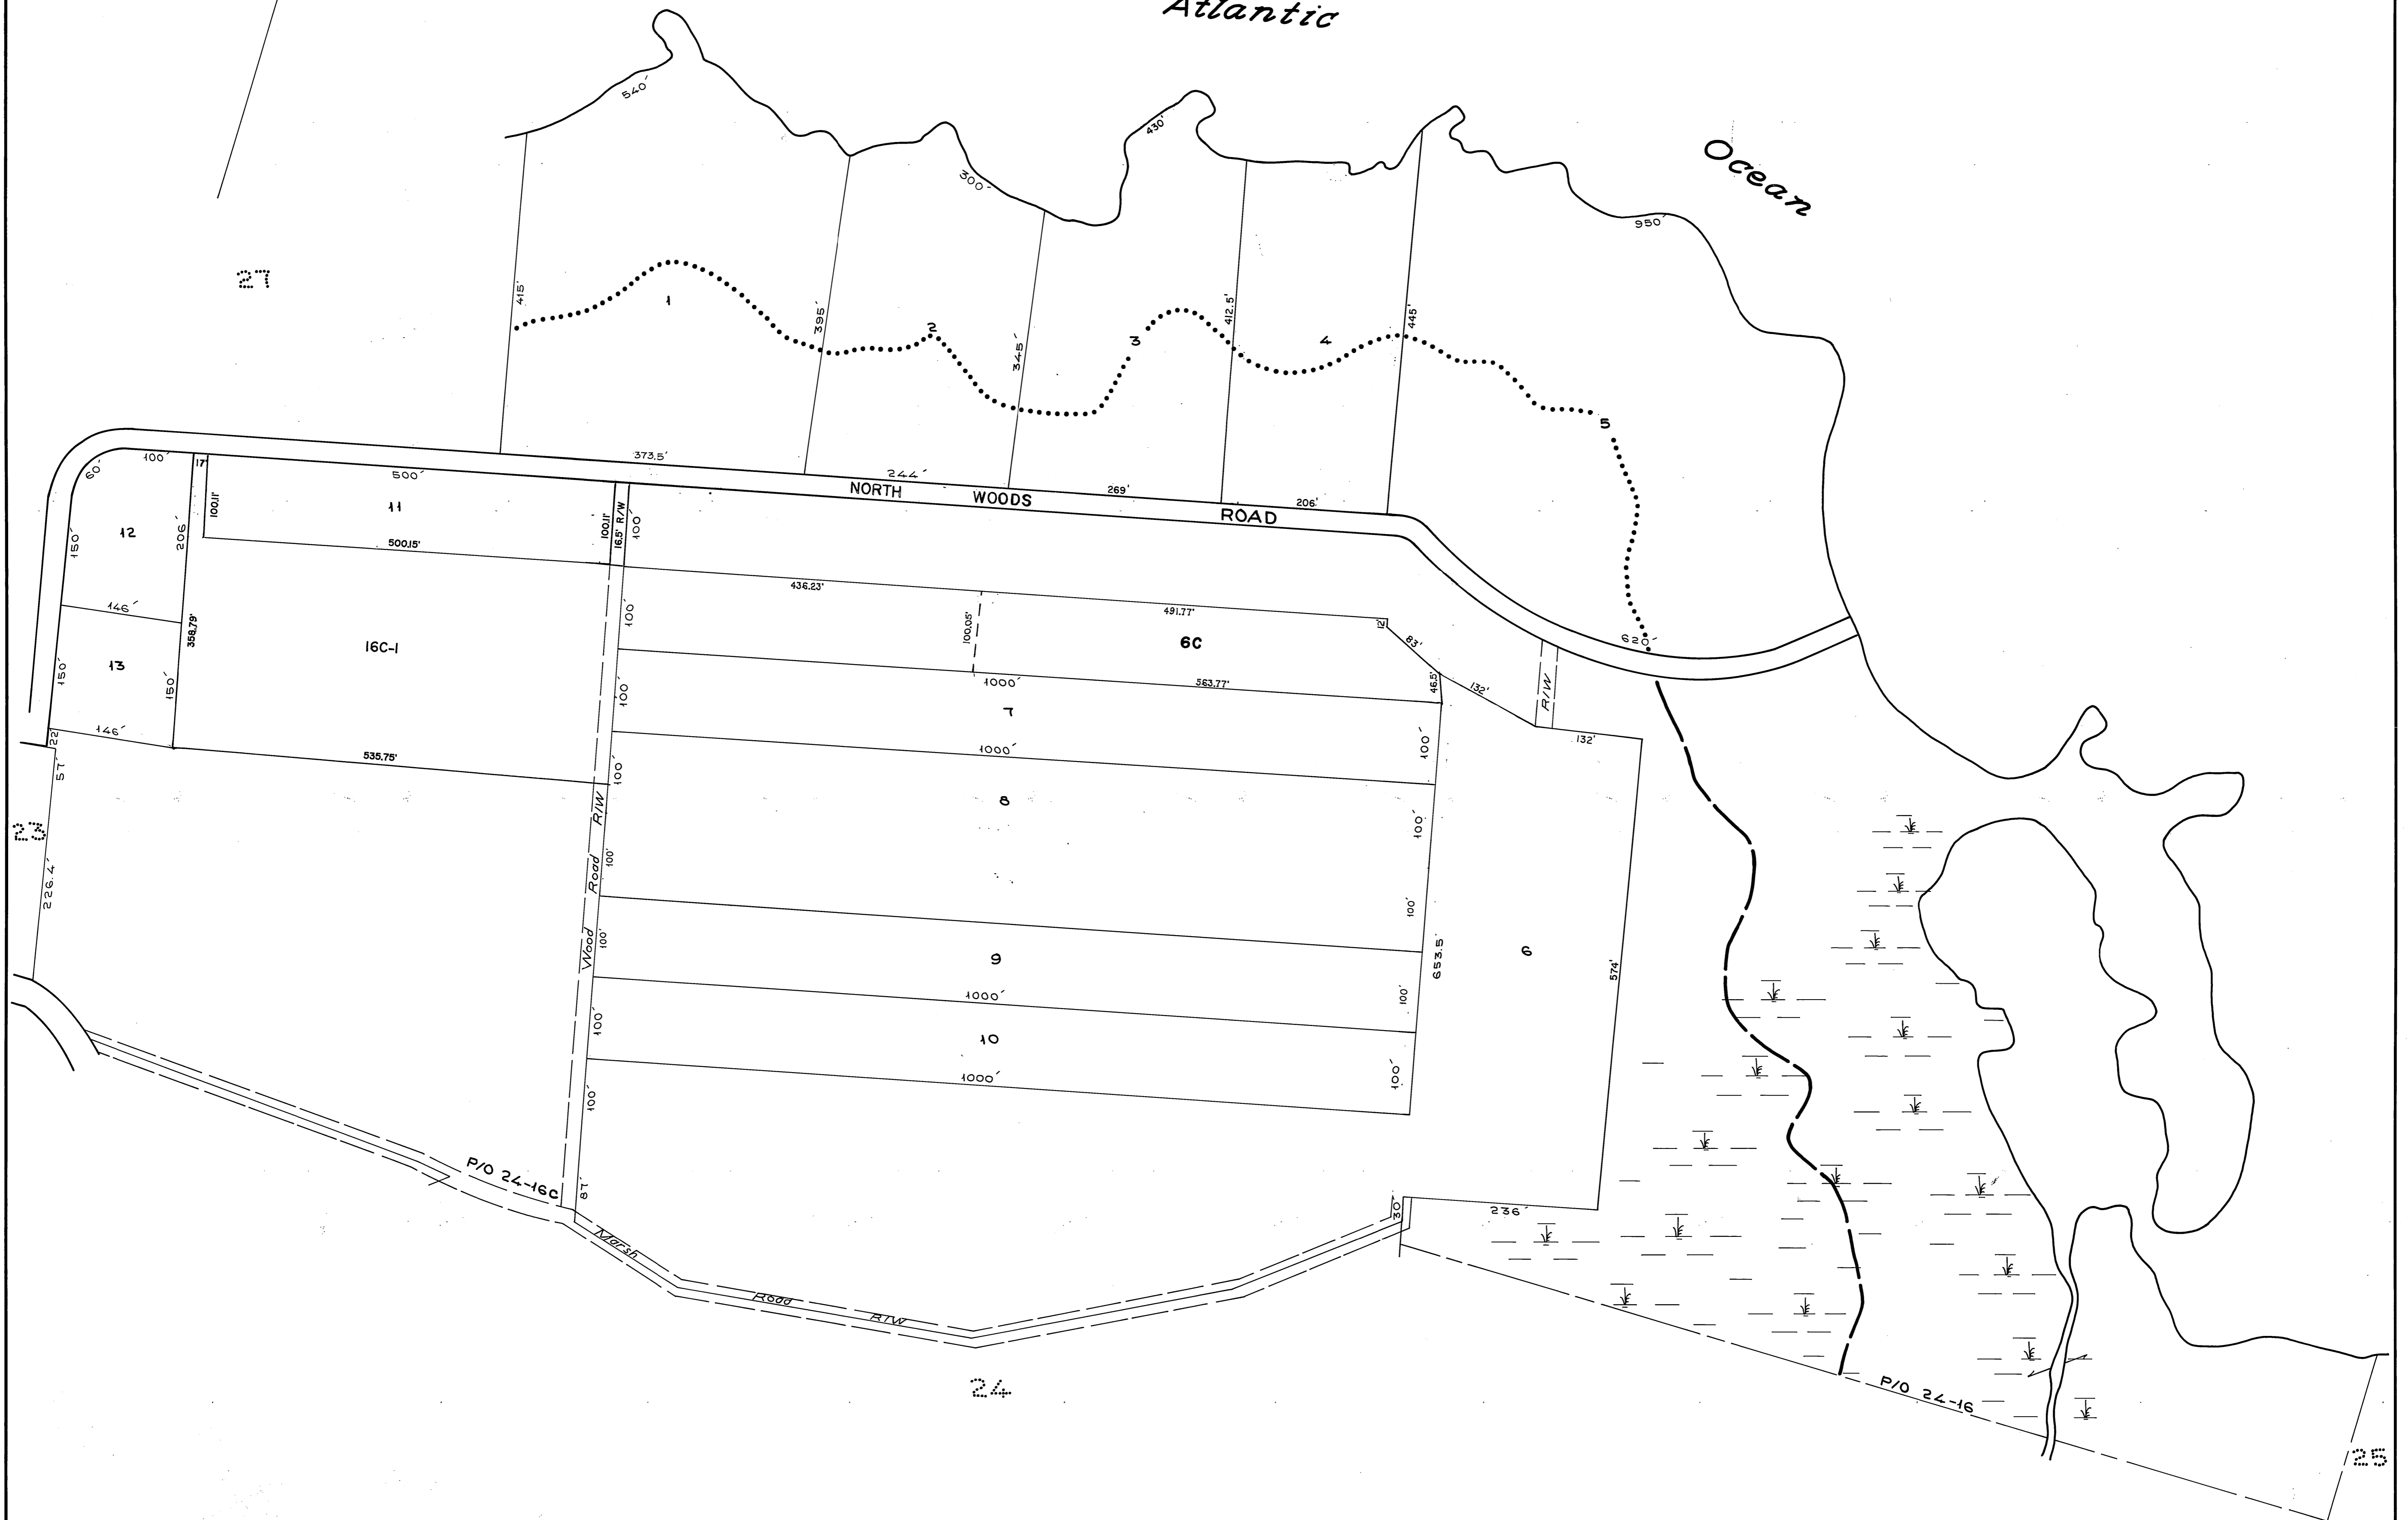

Atlantic

Ocean

LEGEND

- PARCEL NUMBERS 1
- ADJACENT MAPS 2
- MATCH LINE 3

For Assessment Purposes
Not to be used for Conveyances

SHORELAND ZONING

- ZONE A - Resource Protection 4
- ZONE B - Limited Residential 5

**PROPERTY MAP
TOWN OF CRANBERRY ISLES
HANCOCK COUNTY, MAINE**

PREPARED BY
JAMES W. SEWALL COMPANY OLD TOWN, MAINE
SCALE 1 INCH = 100 ± FEET